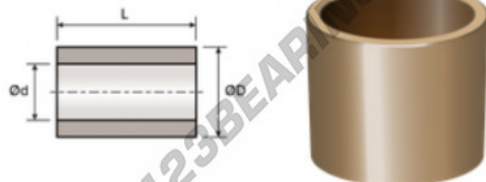

## Bronze bushes BMF30-38-38 - BMF30-38-38

<https://www.123bearing.com/accessories/bushes/bronze/bmf30-38-38>

### PRODUCT FEATURES

Brand	GEN
Inside diameter	30 mm
Inside diameter	1.181" inch
Outside diameter	38 mm
Outside diameter	1.496" inch
Thickness	38 mm
Thickness	1.496" inch
Type	BMF
Weight	100 g
Packaging	1
Standard	No standard