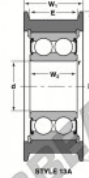

Mast guide bearing CG-5206-FFB-NTN - CG-5206-FFB-NTN

<https://www.123bearing.com/bearing-housing/deep-groove-bearing/mast-guide/cg-5206-ffb-ntn>

Bearing Number	Style	Basic Dimension	Outside Diameter	Inner Diameter	Outer Ring Thickness	Shoulder	Radius	Fit	Basic Load Ratings
		d	D	d ₁	W ₁	B	R	i	C _d C _r C ₀
CG-5206-FFB	13A	30	108	30	39	39			4180 4180 3542

PRODUCT FEATURES

Brand	NTN
N° Ean13	3616060587015
Inside diameter	30 mm
Outside diameter	108 mm
Thickness	39 mm
Dynamic load	41.83 kN
Static load	35.42 kN
Packaging	1

contact@123bearing.com

(646) 712 9672