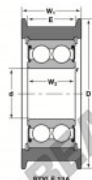

## Mast guide bearing CG-5206-SSE-NTN - CG-5206-SSE-NTN

<https://www.123bearing.com/bearing-housing/deep-groove-bearing/mast-guide/cg-5206-sse-ntn>

Bearing	Style	Bore	Outside Diameter	Inner Ring	Outer Ring	Shoulder	Radius	Fit	Basic Load Ratings	
Number		d	D	W2	W1	E	R	r	Dynamic C	Static Ca
CG-5206-SSE	15A	6.350	6.350	0.857	1.82				41.83	35.42

### PRODUCT FEATURES

Brand	NTN
N° Ean13	3616060587008
Inside diameter	25 mm
Outside diameter	108 mm
Thickness	39 mm
Dynamic load	41.83 kN
Static load	35.42 kN
Packaging	1

[contact@123bearing.com](mailto:contact@123bearing.com)