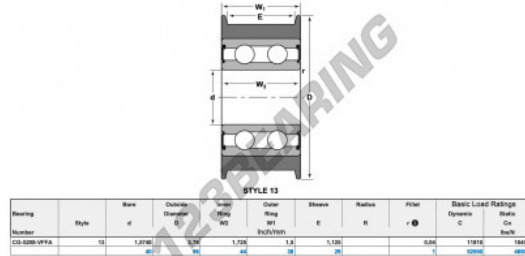

Mast guide bearing CG-5208-VFFA-NTN - CG-5208-VFFA-NTN

<https://www.123bearing.com/bearing-housing/deep-groove-bearing/mast-guide/cg-5208-vffa-ntn>

PRODUCT FEATURES

Brand	NTN
N° Ean13	3616060586995
Inside diameter	40 mm
Inside diameter	1.575" inch
Outside diameter	96 mm
Outside diameter	3.78" inch
Thickness	38 mm
Thickness	1.496" inch
Dynamic load	52.55 kN
Static load	46.5 kN
Packaging	1