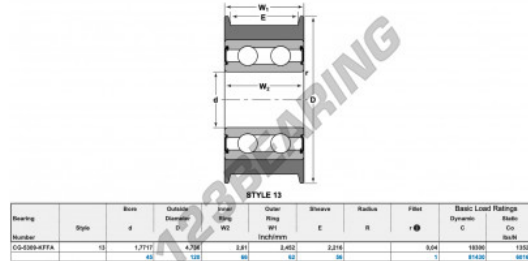

Mast guide bearing CG-5309-KFFA-NTN - CG-5309-KFFA-NTN

<https://www.123bearing.com/bearing-housing/deep-groove-bearing/mast-guide/cg-5309-kffa-ntn>

PRODUCT FEATURES

Brand	NTN
N° Ean13	3616060586896
Inside diameter	45 mm
Outside diameter	120 mm
Thickness	66 mm
Dynamic load	81.43 kN
Static load	60.16 kN
Packaging	1