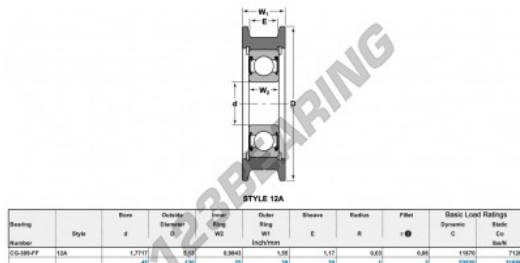

## Mast guide bearing CG-309-FF-NTN - CG-309-FF-NTN

<https://www.123bearing.com/bearing-housing/deep-groove-bearing/mast-guide/cg-309-ff-ntn>

### PRODUCT FEATURES

Brand	NTN
N° Ean13	3616060586872
Inside diameter	45 mm
Outside diameter	130 mm
Thickness	39 mm
Dynamic load	52.82 kN
Static load	31.68 kN
Packaging	1

[contact@123bearing.com](mailto:contact@123bearing.com)