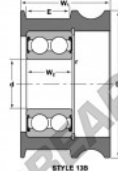

Mast guide bearing CG-5207-VFFA-NTN - CG-5207-VFFA-NTN

<https://www.123bearing.com/bearing-housing/deep-groove-bearing/mast-guide/cg-5207-vffa-ntn>

| Bearing Number | Style | Bore ϕ | Outside Diameter ϕ | Width W_2 | Outer Ring Width W_1 | Shoulder E | Radius R | Fillet r | Basic Load Ratings | |
|----------------|-------|-------------|-------------------------|-------------|------------------------|------------|----------|------------|--------------------|----------------------------|
| | | | | | | | | | Dynamic C | Static C ₀ (kN) |
| CG-5207-VFFA | 13B | 1.5748 | 3.781 | 1.2625 | 1.82 | 1.01 | 8.04 | | 4483 | 9273 |
| | | 40 | 96 | 46 | 46 | 28 | 1 | | 4223 | 4288 |

PRODUCT FEATURES

| | |
|------------------|---------------|
| Brand | NTN |
| N° Ean13 | 3616060586810 |
| Inside diameter | 40 mm |
| Outside diameter | 96 mm |
| Thickness | 46 mm |
| Dynamic load | 42.23 kN |
| Static load | 42.58 kN |
| Packaging | 1 |