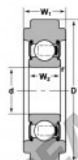

Mast guide bearing CG-207-FFA-NTN - CG-207-FFA-NTN

<https://www.123bearing.com/bearing-housing/deep-groove-bearing/mast-guide/cg-207-ffa-ntn>

STYLE 14

Bearing Number	Style	Bore d	Outside Diameter D	Inner Ring ID	Outer Ring OD	Width W	Shoulder E	Radius R	Flange r	Basic Load Ratings	
										Dynamic C	Static Ca
CG-207-FFA	14	35	81	35	81	17				25.67	15.3

PRODUCT FEATURES

Brand	NTN
N° Ean13	3616060586766
Inside diameter	35 mm
Outside diameter	81 mm
Thickness	17 mm
Dynamic load	25.67 kN
Static load	15.3 kN
Packaging	1

contact@123bearing.com

(646) 712 9672

CRT4 de Lesquin 60 Rue Du Haut De Sainghin 59273 Fretin FRANCE