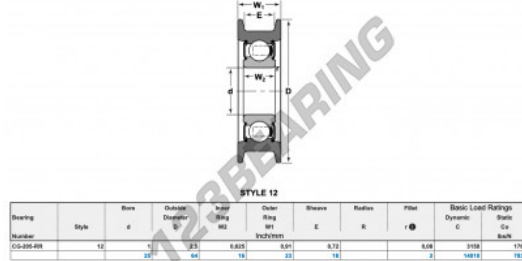

## Mast guide bearing CG-205-RR-NTN - CG-205-RR-NTN

<https://www.123bearing.com/bearing-housing/deep-groove-bearing/mast-guide/cg-205-rr-ntn>

### PRODUCT FEATURES

Brand	NTN
N° Ean13	3616060586742
Inside diameter	25 mm
Outside diameter	64 mm
Thickness	23 mm
Dynamic load	14.01 kN
Static load	7.83 kN
Packaging	1

[contact@123bearing.com](mailto:contact@123bearing.com)