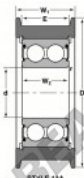

Mast guide bearing CG-5206-SSB-NTN - CG-5206-SSB-NTN

<https://www.123bearing.com/bearing-housing/deep-groove-bearing/mast-guide/cg-5206-ssb-ntn>

Bearing Number	Style	Bore d	Outside Diameter D	Width W2	Outer Ring Width W1	Shoulder E	Radius R	Filler	Dynamic Load Rating C	Static Load Rating Ca	Back
CG-5206-SSB-NTN	13A	0.9843	4.2520	1.5354	1.52	1.26		•	41.83	35.42	1

PRODUCT FEATURES

Brand	NTN
N° Ean13	3616060586735
Inside diameter	25 mm
Inside diameter	0.984" inch
Outside diameter	108 mm
Outside diameter	4.252" inch
Thickness	39 mm
Thickness	1.535" inch
Dynamic load	41.83 kN
Static load	35.42 kN
Packaging	1