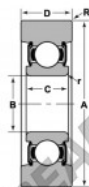

Mast guide bearing MG-309-DDH-NTN - MG-309-DDH-NTN

<https://www.123bearing.com/bearing-housing/deep-groove-bearing/mast-guide/mg-309-ddh-ntn>

STYLE 7

Bearing Number	Style	Bore B	Outside Diameter D	Inner Ring W2	Outer Ring D	Radius R	Fillet r	Basic Load Ratings	
								Dynamic C	Static Co
MG-309-DDH	7	1,717 45	4,73 121	0,863 22	5,25 133	0,125 3	0,04 1	11000 24000	7100 15000

PRODUCT FEATURES

Brand	NTN
N° Ean13	3616060586490
Inside diameter	45 mm
Outside diameter	121 mm
Thickness	32 mm
Dynamic load	52.95 kN
Static load	31.95 kN
Packaging	1

contact@123bearing.com

(646) 712 9672