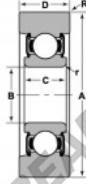

## Mast guide bearing MG-307-FFB-NTN - MG-307-FFB-NTN

<https://www.123bearing.com/bearing-housing/deep-groove-bearing/mast-guide/mg-307-ffb-ntn>

STYLE 7

Bearing Number	Style	Bore B	Outside Diameter D	Inner Ring ID	Outer Ring OD	Radius R	Fillet r	Basic Load Ratings Dynamic C	Static Ca
		mm	mm	mm	mm	mm	mm	kN	kN
MG-307-FFB	7	35	101	21	52	3	2	33300	19100

### PRODUCT FEATURES

Brand	NTN
N° Ean13	3616060586476
Inside diameter	35 mm
Outside diameter	101 mm
Thickness	32 mm
Dynamic load	33.33 kN
Static load	19.13 kN
Packaging	1

[contact@123bearing.com](mailto:contact@123bearing.com)