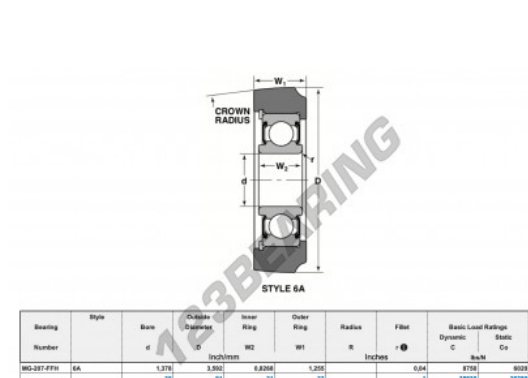

Mast guide bearing MG-207-FFH-NTN - MG-207-FFH-NTN

<https://www.123bearing.com/bearing-housing/deep-groove-bearing/mast-guide/mg-207-ffh-ntn>

PRODUCT FEATURES

Brand	NTN
N° Ean13	3616060586407
Inside diameter	35 mm
Outside diameter	91 mm
Thickness	32 mm
Dynamic load	38.93 kN
Static load	26.78 kN
Packaging	1