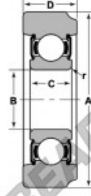

Mast guide bearing MG-307-FFE-NTN - MG-307-FFE-NTN

<https://www.123bearing.com/bearing-housing/deep-groove-bearing/mast-guide/mg-307-ffe-ntn>

STYLE 5

Bearing Number	Style	Bore	Outside Diameter	Inner Ring	Outer Ring	Radius	Fit	Basic Load Ratings	
		B	A	WG	D	R	r	Dynamic C	Static Ca
			inch/mm				inch	kgN	lbf
MG-307-FFE	C	1.378	1.00	0.8386	1.125	0.00	0	33.33	19.13

PRODUCT FEATURES

Brand	NTN
N° Ean13	3616060586377
Inside diameter	35 mm
Outside diameter	101 mm
Thickness	29 mm
Dynamic load	33.33 kN
Static load	19.13 kN
Packaging	1

contact@123bearing.com

(646) 712 9672