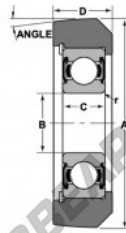

## Mast guide bearing MG-206-FFM-NTN - MG-206-FFM-NTN

<https://www.123bearing.com/bearing-housing/deep-groove-bearing/mast-guide/mg-206-ffm-ntn>

STYLE 4A

Bearing Number	Style	Bore	Outside Diameter	Inner Ring	Outer Ring	Radius	Fllet	Basic Load Ratings	
		B	A	W2	D	R	r	Dynamic C	Static Co
		Inch/mm				Inches		lbf/kN	lbf/kN
MG-206-FFM	4A	1.1811	3.17	0.7717	1	0.04	0.04	27360	18860
		30	81	20	25	1	1	27360	18860

### PRODUCT FEATURES

Brand	NTN
N° Ean13	3616060586346
Inside diameter	30 mm
Outside diameter	81 mm
Thickness	25 mm
Dynamic load	27.36 kN
Static load	18.86 kN
Packaging	1

[contact@123bearing.com](mailto:contact@123bearing.com)