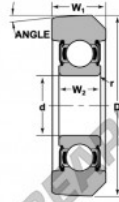

Mast guide bearing MG-208-FFM-NTN - MG-208-FFM-NTN

<https://www.123bearing.com/bearing-housing/deep-groove-bearing/mast-guide/mg-208-ffm-ntn>

STYLE 3

Bearing Number	Style	Bore d	Outside Diameter D	Inner Ring W2	Outer Ring W1	Radius R	Flare r	Basic Load Ratings Dynamic C Static Co
MG-208-FFM	3	1.5748	4.016	0.7714	1.25	0.04	0.04	29.14 17.88

PRODUCT FEATURES

Brand	NTN
N° Ean13	3616060586292
Inside diameter	40 mm
Inside diameter	1.575" inch
Outside diameter	102 mm
Outside diameter	4.016" inch
Thickness	25 mm
Thickness	0.984" inch
Dynamic load	29.14 kN
Static load	17.88 kN
Packaging	1