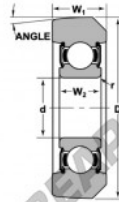

Mast guide bearing MG-208-FFA-NTN - MG-208-FFA-NTN

<https://www.123bearing.com/bearing-housing/deep-groove-bearing/mast-guide/mg-208-ffa-ntn>

STYLE 3

Bearing Number	Style	Bore d	Outside Diameter D	Inner Ring $W2$	Outer Ring $W1$	Radius R	Fillet r	Basic Load Ratings	
								Dynamic C	Static $C0$
MG-208-FFA	3	1.5748	3.9764	0.7712	1		0.394	4000	4000
		0.0619	1.5659	0.3032	0.3937		1	15843	17800

PRODUCT FEATURES

Brand	NTN
N° Ean13	3616060586278
Inside diameter	40 mm
Inside diameter	1.575" inch
Outside diameter	101 mm
Outside diameter	3.976" inch
Thickness	25 mm
Thickness	0.984" inch
Dynamic load	29.14 kN
Static load	17.88 kN
Packaging	1