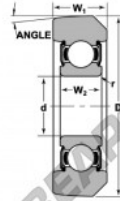

## Mast guide bearing MG-206-FFA-NTN - MG-206-FFA-NTN

<https://www.123bearing.com/bearing-housing/deep-groove-bearing/mast-guide/mg-206-ffa-ntn>

STYLE 3

Bearing Number	Style	Bore		Inner Ring W2	Outer Ring W1	Radius R	Fillet r	Basic Load Ratings	
		d	D					C	Ca
MG-206-FFA	3	1.1811	3.189	0.7712	1		0.04	4380	2320
		30	81	20	25		1	10000	11200

### PRODUCT FEATURES

Brand	NTN
N° Ean13	3616060586261
Inside diameter	30 mm
Inside diameter	1.181" inch
Outside diameter	81 mm
Outside diameter	3.189" inch
Thickness	25 mm
Thickness	0.984" inch
Dynamic load	19.49 kN
Static load	11.225 kN
Packaging	1