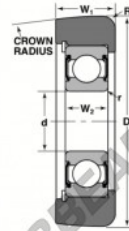

## Mast guide bearing MG-308-FFUB-NTN - MG-308-FFUB-NTN

<https://www.123bearing.com/bearing-housing/deep-groove-bearing/mast-guide/mg-308-ffub-ntn>

STYLE 2A

Bearing Number	Style	Bore #	Outer Diameter D	Inner Ring W2	Outer Ring W1	Radius R	Flat	Dynamic C	Static Ca
		Inch/mm				Inches		lb/kN	
MG-308-FFUB	2A	1.5748	4.4331	0.85	1.390	0.01	0.06	12070	8770
		40	113	21	35	0.25	1.5	26970	19400

## PRODUCT FEATURES

Brand	NTN
N° Ean13	3616060586247
Inside diameter	40 mm
Outside diameter	113 mm
Thickness	32 mm
Dynamic load	56.37 kN
Static load	39 kN
Packaging	1

[contact@123bearing.com](mailto:contact@123bearing.com)