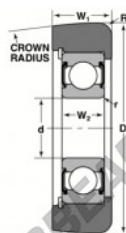

Mast guide bearing MG-308-FFU-NTN - MG-308-FFU-NTN

<https://www.123bearing.com/bearing-housing/deep-groove-bearing/mast-guide/mg-308-ffu-ntn>

STYLE 2A

Bearing Number	Style	Bore d	Outside Diameter D	Inner Ring Width W2	Outer Ring Width W1	Radius R	Fillet r	Basic Load Ratings	
								Dynamic C	Static Co
MG-308-FFU	2A	1.5748	4.3719	0.85	1.280	0.31	0.08	12070	8770
		40	111	26	32	1	2	12070	20000

PRODUCT FEATURES

Brand	NTN
N° Ean13	3616060586223
Inside diameter	40 mm
Outside diameter	111 mm
Thickness	32 mm
Dynamic load	56.37 kN
Static load	39 kN
Packaging	1

contact@123bearing.com

(646) 712 9672

CRT4 de Lesquin 60 Rue Du Haut De Sainghin 59273 Fretin FRANCE