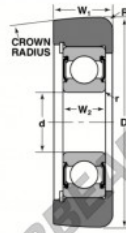

Mast guide bearing MG-207-FFUA-NTN - MG-207-FFUA-NTN

<https://www.123bearing.com/bearing-housing/deep-groove-bearing/mast-guide/mg-207-ffua-ntn>

STYLE 2A

Bearing Number	Style	Bore d	Outside Diameter D	Inner Ring	Outer Ring	Radius R	Fillet r	Basic Load Ratings	
				W2	W1			C	Ca
				Inch/mm		Inches		lbf/N	kg/N
MG-207-FFUA	2A	1.315	3.617	0.787	1.221	0.17	0.04	3890	8620

PRODUCT FEATURES

Brand	NTN
N° Ean13	3616060586193
Inside diameter	35 mm
Outside diameter	92 mm
Thickness	31 mm
Dynamic load	38.93 kN
Static load	26.78 kN
Packaging	1

contact@123bearing.com

(646) 712 9672