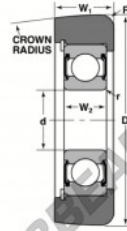

Mast guide bearing MG-207-FFQH-NTN - MG-207-FFQH-NTN

<https://www.123bearing.com/bearing-housing/deep-groove-bearing/mast-guide/mg-207-ffqh-ntn>

STYLE 2A

Bearing Number	Style	Bore d	Outside Diameter D	Inner Ring ID W2	Outer Ring OD W1	Radius R	Fillet r	Basic Load Ratings	
		Inch/mm				Inches		Dynamic C	Static Cu
MG-207-FFQH	2A	1.378 35	4.276 111	0.7874 20	1.180 30	0.31 8	0.04 1	8750 20000	8000 20100

PRODUCT FEATURES

Brand	NTN
N° Ean13	3616060586148
Inside diameter	35 mm
Outside diameter	111 mm
Thickness	30 mm
Dynamic load	38.93 kN
Static load	26.78 kN
Packaging	1

contact@123bearing.com

(646) 712 9672