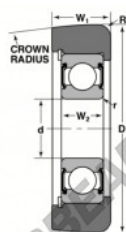

Mast guide bearing MG-207-FFQA-NTN - MG-207-FFQA-NTN

<https://www.123bearing.com/bearing-housing/deep-groove-bearing/mast-guide/mg-207-ffqa-ntn>

STYLE 2A

Bearing Number	Style	Bore d	Outside Diameter D	Inner Ring	Outer Ring	Radius R	Fillet r	Basic Load Ratings	
				W2	W1			Dynamic C	Static Cr
MG-207-FFQA	2A	35	111	35	35	6.21	0.04	38.93	26.78
								kN	kN

PRODUCT FEATURES

Brand	NTN
N° Ean13	3616060586124
Inside diameter	35 mm
Outside diameter	111 mm
Thickness	30 mm
Dynamic load	38.93 kN
Static load	26.78 kN
Packaging	1

contact@123bearing.com

(646) 712 9672