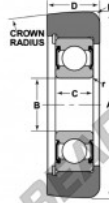

Mast guide bearing MG-207-FFJA-NTN - MG-207-FFJA-NTN

<https://www.123bearing.com/bearing-housing/deep-groove-bearing/mast-guide/mg-207-ffja-ntn>

STYLE 2A

Bearing Number	Style	Bore d	Outside Diameter D	Inner Ring W2	Outer Ring W1	Radius R	Fillet r	Basic Load Ratings Dynamic C	Static Ca
MG-207-FFJA	2A	1.378	3.618	0.787	1.250	0.25	0.34	2780	4020
		35	92	20	32	10	11	30000	26700

PRODUCT FEATURES

Brand	NTN
N° Ean13	3616060586117
Inside diameter	35 mm
Outside diameter	92 mm
Thickness	32 mm
Dynamic load	38.93 kN
Static load	26.78 kN
Packaging	1

contact@123bearing.com

(646) 712 9672