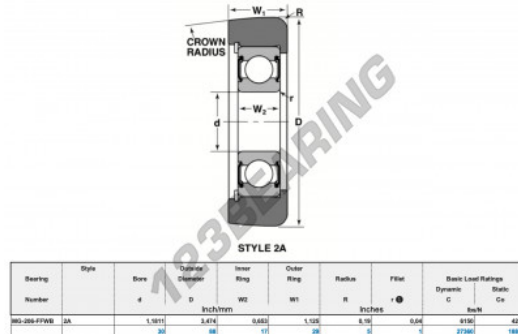

Mast guide bearing MG-206-FFWB-NTN - MG-206-FFWB-NTN

<https://www.123bearing.com/bearing-housing/deep-groove-bearing/mast-guide/mg-206-ffwb-ntn>

PRODUCT FEATURES

Brand	NTN
N° Ean13	3616060586070
Inside diameter	30 mm
Outside diameter	88 mm
Thickness	29 mm
Dynamic load	27.36 kN
Static load	18.86 kN
Packaging	1