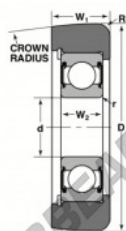

Mast guide bearing MG-206-FFWA-NTN - MG-206-FFWA-NTN

<https://www.123bearing.com/bearing-housing/deep-groove-bearing/mast-guide/mg-206-ffwa-ntn>

STYLE 2A

Bearing Number	Style	Bore d	Outside Diameter D	Inner Ring W2	Outer Ring W1	Radius R	Fillet r	Basic Load Ratings	
								Dynamic C	Static Co
MG-206-FFWA	2A	1.1811	3.444	0.882	1.132	0.116	0.04	8180	6260
		30	87	22	29	4.7	1.6	27360	14060

PRODUCT FEATURES

Brand	NTN
N° Ean13	3616060586063
Inside diameter	30 mm
Outside diameter	87 mm
Thickness	29 mm
Dynamic load	27.36 kN
Static load	18.86 kN
Packaging	1

contact@123bearing.com

(646) 712 9672