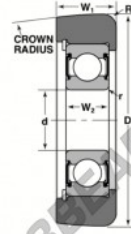

## Mast guide bearing MG-206-FFU-NTN - MG-206-FFU-NTN

<https://www.123bearing.com/bearing-housing/deep-groove-bearing/mast-guide/mg-206-ffu-ntn>

STYLE 2A

Bearing Number	Style	Bore d	Outer Diameter D	Inner Ring W2	Outer Ring W1	Radius R	Fillet r	Basic Load Ratings	
		mm	mm	mm	mm	mm	mm	C	Ca
MG-206-FFU	2A	1.1811	3.184	0.833	1.132	0.236	0.86	27.36	18.86

## PRODUCT FEATURES

Brand	NTN
N° Ean13	3616060586025
Inside diameter	30 mm
Inside diameter	1.181" inch
Outside diameter	81 mm
Outside diameter	3.189" inch
Thickness	29 mm
Thickness	1.142" inch
Dynamic load	27.36 kN
Static load	18.86 kN
Packaging	1