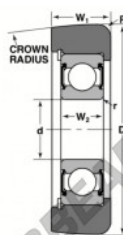

Mast guide bearing MG-206-FFKA-NTN - MG-206-FFKA-NTN

<https://www.123bearing.com/bearing-housing/deep-groove-bearing/mast-guide/mg-206-ffka-ntn>

STYLE 2A

Bearing Number	Style	Bore d	Outside Diameter D	Inner Ring WC	Outer Ring WS	Radius R	Filet r	Basic Load Ratings Dynamic C	Static Co
		Inch/mm		Inches		Inches		kN	
MG-206-FFKA	2A	1.1811	3.4	0.881	1.121	0.25	0.04	6100	4200
		30	86	22	28	6	1	2736	1886

PRODUCT FEATURES

Brand	NTN
N° Ean13	3616060585981
Inside diameter	30 mm
Outside diameter	86 mm
Thickness	29 mm
Dynamic load	27.36 kN
Static load	18.86 kN
Packaging	1

contact@123bearing.com

(646) 712 9672