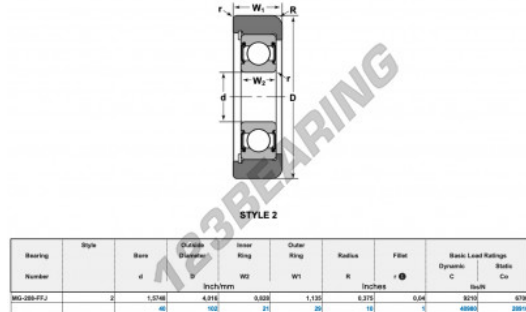

Mast guide bearing MG-208-FFJ-NTN - MG-208-FFJ-NTN

<https://www.123bearing.com/bearing-housing/deep-groove-bearing/mast-guide/mg-208-ffj-ntn>

PRODUCT FEATURES

Brand	NTN
N° Ean13	3616060585912
Inside diameter	40 mm
Outside diameter	102 mm
Thickness	21 mm
Dynamic load	40.98 kN
Static load	28.91 kN
Packaging	1