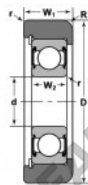

Mast guide bearing MG-208-FFH-NTN - MG-208-FFH-NTN

<https://www.123bearing.com/bearing-housing/deep-groove-bearing/mast-guide/mg-208-ffh-ntn>

STYLE 2

Bearing Number	Style	Size d	Outside Diameter D	Inner Ring W2	Outer Ring W1	Radius R	Flank r	Basic Load Ratings Dynamic C	Static Ca
MG-208-FFH	2	40	95	21	29	8	1	40982	28910

PRODUCT FEATURES

Brand	NTN
N° Ean13	3616060585905
Inside diameter	40 mm
Outside diameter	95 mm
Thickness	21 mm
Dynamic load	40.98 kN
Static load	28.91 kN
Packaging	1

contact@123bearing.com

(646) 712 9672