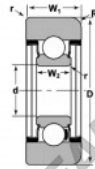

Mast guide bearing MG-307-LLH-NTN - MG-307-LLH-NTN

<https://www.123bearing.com/bearing-housing/deep-groove-bearing/mast-guide/mg-307-llh-ntn>

STYLE 1C

Bearing Number	Style	Bore d	Outside Diameter D	Inner Ring W2	Outer Ring W1	Radius R	Fillet r	Basic Load Ratings	
								Dynamic C	Static Co
MG-307-LLH	1C	35.00	92.05	20.00	31.52	7.87	1.52	33300	19120

PRODUCT FEATURES

Brand	NTN
N° Ean13	3616060585882
Inside diameter	35 mm
Outside diameter	92.05 mm
Thickness	20 mm
Dynamic load	33.33 kN
Static load	19.13 kN
Packaging	1

contact@123bearing.com

(646) 712 9672