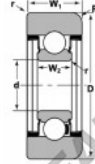

Mast guide bearing MG-307-LL-NTN - MG-307-LL-NTN

<https://www.123bearing.com/bearing-housing/deep-groove-bearing/mast-guide/mg-307-ll-ntn>

STYLE 1C

Bearing Number	Style	Bore ϕ	Outside Diameter D	Inner Ring W_2	Outer Ring W_1	Radius R	Fillet r	Basic Load Ratings	
								Dynamic C	Static Ca
MG-307-LL	1C	1.38	3.82	0.79	1.23	0.31	0.06	1460	4380
		35.00	91.87	20.00	31.12	7.87	1.52	33330	19720

PRODUCT FEATURES

Brand	NTN
N° Ean13	3616060585851
Inside diameter	35 mm
Outside diameter	91.87 mm
Thickness	20 mm
Dynamic load	33.33 kN
Static load	19.13 kN
Packaging	1

contact@123bearing.com

(646) 712 9672