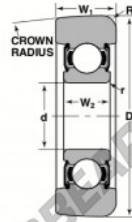

Mast guide bearing MG-308-FFAD-NTN - MG-308-FFAD-NTN

<https://www.123bearing.com/bearing-housing/deep-groove-bearing/mast-guide/mg-308-ffad-ntn>

STYLE 1B

Bearing Number	Style	Bore e	Outside Diameter D	Inner Ring W2	Outer Ring W1	Radius R	Fillet r	Basic Load Ratings Dynamic C	Static Co
		Inch/mm		mm		Inches		lb/kN	
MG-308-FFAD	1B	1.57 40.00	4.36 110.78	0.81 20.68	1.22 30.99	0.24 6.20	0.06 1.50	9170 40800	5490 24020

PRODUCT FEATURES

Brand	NTN
N° Ean13	3616060585820
Inside diameter	40 mm
Outside diameter	110.78 mm
Thickness	30.99 mm
Dynamic load	40.8 kN
Static load	24.03 kN
Packaging	1

contact@123bearing.com

(646) 712 9672