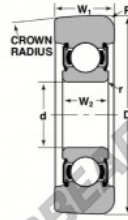

Mast guide bearing MG-307-FFP-NTN - MG-307-FFP-NTN

<https://www.123bearing.com/bearing-housing/deep-groove-bearing/mast-guide/mg-307-ffp-ntn>

STYLE 1B

Bearing Number	Style	Bore	Outside Diameter	Inner Ring	Outer Ring	Radius	Fillet	Bore Load Ratings	
								Dynamic C	Static Cr
MG-307-FFP	1B	1.38	3.98	0.82	1.12	0.26	0.06	7480	4300
		35.00	101.35	21.00	28.00	7.00	1.50	33300	19200

PRODUCT FEATURES

Brand	NTN
N° Ean13	3616060585790
Inside diameter	35 mm
Outside diameter	101.35 mm
Thickness	21 mm
Dynamic load	33.33 kN
Static load	19.13 kN
Packaging	1

contact@123bearing.com

(646) 712 9672