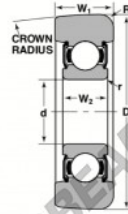

Mast guide bearing MG-305-DDB-NTN - MG-305-DDB-NTN

<https://www.123bearing.com/bearing-housing/deep-groove-bearing/mast-guide/mg-305-ddb-ntn>

STYLE 1B

Bearing Number	Style	Bore \varnothing	Outside Diameter D	Inner Ring W2	Outer Ring W1	Radius R	Fillet r	Basic Load Ratings	
								Dynamic C	Static Co
MG-305-DDB	1B	25.00	76.20	17.20	28.40	0.30	0.84	20500	11100

PRODUCT FEATURES

Brand	NTN
N° Ean13	3616060585776
Inside diameter	25 mm
Outside diameter	76.2 mm
Thickness	25.4 mm
Weight	570 g
Dynamic load	20.51 kN
Static load	11.12 kN
Packaging	1
Standard	No standard