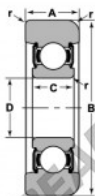

Mast guide bearing MG-311-FF-NTN - MG-311-FF-NTN

<https://www.123bearing.com/bearing-housing/deep-groove-bearing/mast-guide/mg-311-ff-ntn>

STYLE 1

Bearing Number	Style	Bore d	Outside Diameter	Inner Ring	Outer Ring	Radius R	Fillet r	Basic Load Ratings	
			D	W2	W1			Dynamic C	Static Co
MG-311-FF	1	5.17	6.47	1.14	1.85	0.44	0.04	1888	1033
		58.91	164.29	29.02	38.10	11.11	1.01	71300	44580

PRODUCT FEATURES

Brand	NTN
N° Ean13	3616060585721
Inside diameter	55 mm
Outside diameter	164.29 mm
Thickness	38.1 mm
Dynamic load	71.55 kN
Static load	44.58 kN
Packaging	1

contact@123bearing.com

(646) 712 9672