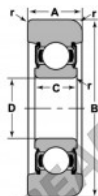

Mast guide bearing MG-308-FFPCN-NTN - MG-308-FFPCN-NTN

<https://www.123bearing.com/bearing-housing/deep-groove-bearing/mast-guide/mg-308-ffpcn-ntn>

STYLE 1

Bearing Number	Style	Bore D	Outside Diameter	Inner Ring W2	Outer Ring A	Radius R	Fillet r	Basic Load Ratings Dynamic C	Static Co
MG-308-FFPCN	1	40.00	109.68	23.00	32.00	7.62	2.28	40800	24000

PRODUCT FEATURES

Brand	NTN
N° Ean13	3616060585707
Inside diameter	40 mm
Inside diameter	1.575" inch
Outside diameter	109.68 mm
Outside diameter	4.318" inch
Thickness	32 mm
Thickness	1.26" inch
Dynamic load	40.8 kN
Static load	24.03 kN
Packaging	1