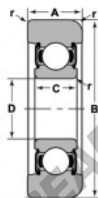

Mast guide bearing MG-308-FFH-NTN - MG-308-FFH-NTN

<https://www.123bearing.com/bearing-housing/deep-groove-bearing/mast-guide/mg-308-ffh-ntn>

STYLE 1

Bearing Number	Style	Bore	Outside Diameter	Inner Ring	Outer Ring	Radius	Fit	Basic Load Ratings	
								Dynamic C	Static Ca
MG-308-FFH	1	40	101.6	23.08	28.08	6.18	1.02	40800	24000

PRODUCT FEATURES

Brand	NTN
N° Ean13	3616060585677
Inside diameter	40 mm
Outside diameter	101.6 mm
Thickness	28.58 mm
Dynamic load	40.8 kN
Static load	24.03 kN
Packaging	1

contact@123bearing.com

(646) 712 9672