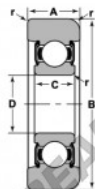

Mast guide bearing MG-307-FFWP-NTN - MG-307-FFWP-NTN

<https://www.123bearing.com/bearing-housing/deep-groove-bearing/mast-guide/mg-307-ffwp-ntn>

Bearing Number	Style	Bore D	Outside Diameter	Inner Ring W2	Outer Ring A	Radius R	Fit	Basic Load Ratings	
								Dynamic C	Static Co
MG-307-FFWP	1	1.38	3.78	0.83	1.12	0.38	1.16	760	430
		35.00	95.89	21.01	28.50	7.01	3.40	33330	19130

PRODUCT FEATURES

Brand	NTN
N° Ean13	3616060585639
Inside diameter	35 mm
Outside diameter	95.89 mm
Thickness	28.5 mm
Dynamic load	33.33 kN
Static load	19.13 kN
Packaging	1

contact@123bearing.com

(646) 712 9672