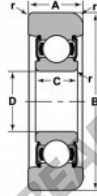

## Mast guide bearing MG-307-FFH-NTN - MG-307-FFH-NTN

<https://www.123bearing.com/bearing-housing/deep-groove-bearing/mast-guide/mg-307-ffh-ntn>

STYLE 1

Bearing Number	Style	Bore D	Outside Diameter B	Inner Ring W2	Outer Ring A	Radius R	Fit	Static Load Ratings	
								Dynamic C	Static Co
MG-307-FFH	1	1.38	3.91	0.81	1.13	0.57	0.08	7490	4300
		35.00	101.35	21.00	28.58	0.46			

## PRODUCT FEATURES

Brand	NTN
N° Ean13	3616060585585
Inside diameter	35 mm
Outside diameter	101.35 mm
Thickness	28.58 mm
Dynamic load	33.33 kN
Static load	19.13 kN
Packaging	1

[contact@123bearing.com](mailto:contact@123bearing.com)