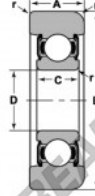

## Mast guide bearing MG-306-FFB-NTN - MG-306-FFB-NTN

<https://www.123bearing.com/bearing-housing/deep-groove-bearing/mast-guide/mg-306-ffb-ntn>

Bearing Number	Style	Bore D	Outside Diameter		Inner Ring W2	Outer Ring A	Radius R	Fillet r	Basic Load Ratings	
			S	S1					Dynamic C	Static Co
MG-306-FFB	1	1.18 30.06	3.16 82.55		0.75 19.05	1.26 26.97	0.34 8.71	0.04 1.02	2660 26600	3300 14900

### PRODUCT FEATURES

Brand	NTN
N° Ean13	3616060585554
Inside diameter	30 mm
Outside diameter	82.55 mm
Thickness	26.97 mm
Dynamic load	26600 kN
Static load	14900 kN
Packaging	1

[contact@123bearing.com](mailto:contact@123bearing.com)