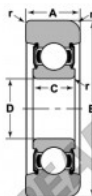

Mast guide bearing MG-305-DD-NTN - MG-305-DD-NTN

<https://www.123bearing.com/bearing-housing/deep-groove-bearing/mast-guide/mg-305-dd-ntn>

Bearing Number	Style	Bore D	Outside Diameter B	Inner Ring WC	Outer Ring A	Radius R	Flange r	Basic Load Ratings	
								Dynamic C	Static Co
MG-305-DD	C	25.00	76.20	17.00	25.40	1.00	1.00	20510	11120

PRODUCT FEATURES

Brand	NTN
N° Ean13	3616060585493
Inside diameter	25 mm
Inside diameter	0.984" inch
Outside diameter	76.2 mm
Outside diameter	3" inch
Thickness	25.4 mm
Thickness	1" inch
Dynamic load	20510 kN
Static load	11120 kN
Packaging	1