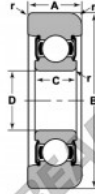

Mast guide bearing MG-206-FFB-NTN - MG-206-FFB-NTN

<https://www.123bearing.com/bearing-housing/deep-groove-bearing/mast-guide/mg-206-ffb-ntn>

Bearing Number	Style	Series	Outer Diameter D	Inner Ring W2	Outer Ring W1	Radius R	Fillet r	Basic Load Ratings	
								Dynamic C	Static Co
MG-206-FFB	1	1	76.2	30	26.97	1.96	0.06	19490	11255
			3.00	1.18	1.06	0.06	0.80	490	2530
			Inches	Inches	Inches	Inches	Inches	kN	kN

PRODUCT FEATURES

Brand	NTN
N° Ean13	3616060585479
Inside diameter	30 mm
Outside diameter	76.2 mm
Thickness	26.97 mm
Dynamic load	19490 kN
Static load	11255 kN
Packaging	1

contact@123bearing.com

(646) 712 9672