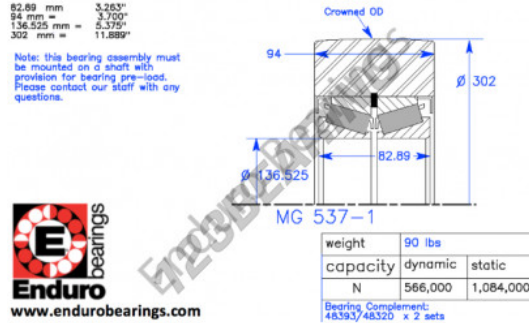

Mast guide bearing MG537-1-ENDURO - MG537-1-ENDURO

<https://www.123bearing.com/bearing-housing/deep-groove-bearing/mast-guide/mg537-1-enduro>

PRODUCT FEATURES

Brand	ENDURO
N° Ean13	3616060582836
Inside diameter	136.525 mm
Outside diameter	302 mm
Thickness	94 mm
Dynamic load	566 kN
Static load	1084 kN
Packaging	1