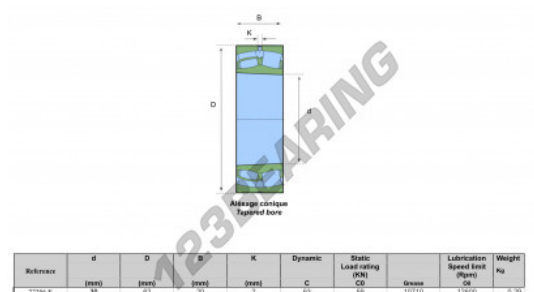

Spherical roller bearing 22206-K - 22206-K

<https://www.123bearing.com/bearing-housing/roller-bearing/spherical/22206-k>

PRODUCT FEATURES

Brand	GEN
Inside diameter	30 mm
Outside diameter	62 mm
Thickness	20 mm
Dynamic load	63 kN
Static load	59 kN
Packaging	1