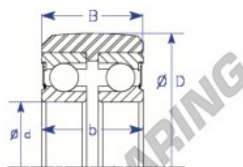

## Mast guide bearing MG85MM2-ENDURO - MG85MM2-ENDURO

<https://www.123bearing.com/bearing-housing/deep-groove-bearing/mast-guide/mg85mm2-enduro>

X-f: two fill-slot bearings

Style X : Double Row Ball Bearing

Part Number	Style	Inner Diameter, d	Outer Diameter, D	Inner Ring Width, b	Outer Ring Width, B	Radius, R	Dynamic Capacity	Static Capacity
MG 85mm-2	X-f two fill-slot bearings	85.000 mm	174.60 mm	64.3 mm	63.500 mm	chamfer	192,000 kN	258,000 kN

## PRODUCT FEATURES

Brand	ENDURO
N° Ean13	3616060582577
Inside diameter	85 mm
Outside diameter	174.6 mm
Thickness	64.3 mm
Dynamic load	192 kN
Static load	258 kN
Packaging	1

[contact@123bearing.com](mailto:contact@123bearing.com)