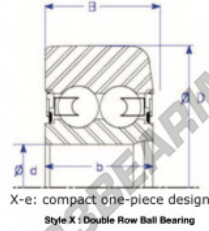

Mast guide bearing MG313-DDL-2-ENDURO - MG313-DDL-2-ENDURO

<https://www.123bearing.com/bearing-housing/deep-groove-bearing/mast-guide/mg313-ddl-2-enduro>

Part Number	Style	Inner Diameter, d	Outer Diameter, D	Inner Ring Width, b	Outer Ring Width, B	Radius, R	Dynamic Capacity	Static Capacity
MG 313 DDL-2	X-e One piece	65.000 mm	135.70 mm	34 mm	41.920 mm	6.000 mm	56,300 kN	57,600 kN

PRODUCT FEATURES

Brand	ENDURO
N° Ean13	3616060582546
Inside diameter	65 mm
Outside diameter	135.7 mm
Thickness	41.92 mm
Dynamic load	56.3 kN
Static load	57.6 kN
Packaging	1

contact@123bearing.com

(646) 712 9672