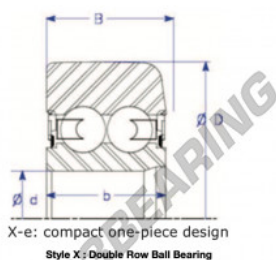

## Mast guide bearing MG309-DDL-2-ENDURO - MG309-DDL-2-ENDURO

<https://www.123bearing.com/bearing-housing/deep-groove-bearing/mast-guide/mg309-ddl-2-enduro>

X-e: compact one-piece design  
Style X: Double Row Ball Bearing

| Part Number  | Style         | Inner Diameter, d | Outer Diameter, D | Inner Ring Width, b | Outer Ring Width, B | Radius, R | Dynamic Capacity | Static Capacity |
|--------------|---------------|-------------------|-------------------|---------------------|---------------------|-----------|------------------|-----------------|
| MG 309 DDL 2 | X-e One piece | 45.000 mm         | 105.80 mm         | 33.63 mm            | 33.900 mm           | 5.300 mm  | 49,500 kN        | 38,900 kN       |

## PRODUCT FEATURES

|                  |               |
|------------------|---------------|
| Brand            | ENDURO        |
| N° Ean13         | 3616060582508 |
| Inside diameter  | 45 mm         |
| Outside diameter | 105.8 mm      |
| Thickness        | 33.9 mm       |
| Dynamic load     | 49.5 kN       |
| Static load      | 38.9 kN       |
| Packaging        | 1             |