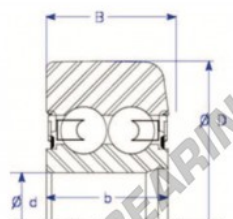

## Mast guide bearing MG309-DDL-1-ENDURO - MG309-DDL-1-ENDURO

<https://www.123bearing.com/bearing-housing/deep-groove-bearing/mast-guide/mg309-ddl-1-enduro>

X-e: compact one-piece design  
Style X : Double Row Ball Bearing

Part Number	Style	Inner Diameter, d	Outer Diameter, D	Inner Ring Width, b	Outer Ring Width, B	Radius, R	Dynamic Capacity	Static Capacity
MG 309 DDL-1	X-e One piece	45.000 mm	105.40 mm	33.63 mm	33.900 mm	5.300 mm	49,500 kN	38,900 kN

## PRODUCT FEATURES

Brand	ENDURO
N° Ean13	3616060582492
Inside diameter	45 mm
Inside diameter	1.772" inch
Outside diameter	105.4 mm
Outside diameter	4.15" inch
Thickness	33.9 mm
Thickness	1.335" inch
Dynamic load	49.5 kN
Static load	38.9 kN
Packaging	1