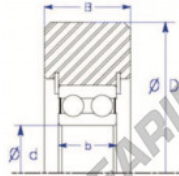

Mast guide bearing MG5212-VZZA-ENDURO - MG5212-VZZA-ENDURO

<https://www.123bearing.com/bearing-housing/deep-groove-bearing/mast-guide/mg5212-vzza-enduro>

X-d: two snap rings
Style X : Double Flow Ball Bearing

Part Number	Style	Inner Diameter, d	Outer Diameter, D	Inner Ring Width, b	Outer Ring Width, B	Radius, R	Dynamic Capacity	Static Capacity
MG 5212 VZZA	X-d: two snap rings	60.000 mm	200.60 mm	36.5 mm	54.100 mm	chamfer	89,000 kN	97,900 kN

PRODUCT FEATURES

Brand	ENDURO
N° Ean13	3616060582447
Inside diameter	60 mm
Outside diameter	200.6 mm
Thickness	54.1 mm
Weight	1425 g
Dynamic load	89 kN
Static load	97.9 kN
Packaging	1

contact@123bearing.com